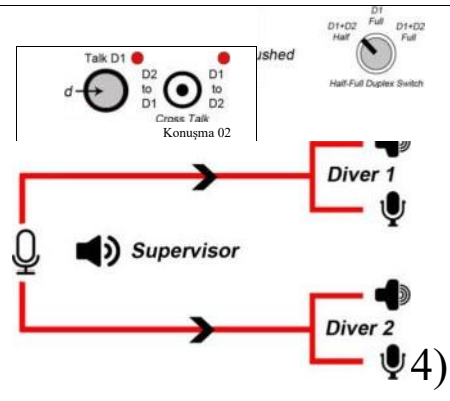

Diver 1 and Diver 2 HALF DUPLEX

Yarıda çapraz konuşma dubleks mod

Yarıda çapraz konuşma dubleks mod

AUDIO COMMUNICATIONS OPTIONS

Various audio switching options

Diver 1 and Diver 2 HALF DUPLEX

Cross talk in half duplex mode
Crosstalk break by supervisor talking to both divers