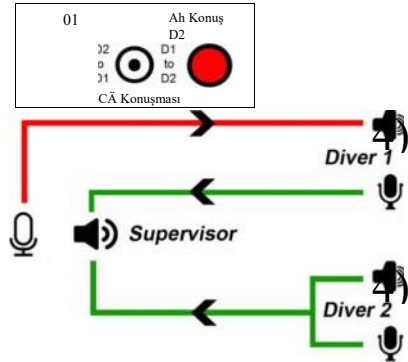

Diver 1 and Diver 2 HALF DUPLEX

Yarıda çapraz konuşma dubleks mod

Yarıda çapraz konuşma dubleks mod

AUDIO COMMUNICATIONS OPTIONS

Various audio switching options

Diver 1 and Diver 2 HALF DUPLEX

Cross talk in half duplex mode
Crosstalk break by supervisor talking to both divers

Cross talk in half duplex mode
Crosstalk break by supervisor talking to both divers

SESLİ İLETİŞİM SEÇENEKLERİ

Various audio switching options

Diver 1 FULL DUPLEX (4 wires) and Diver 2 HALF DUPLEX (2 wires)