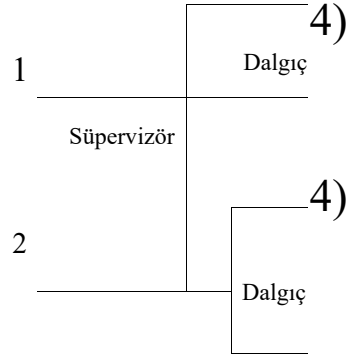

0 050

Dublekste DI ile çapraz konuşma mod