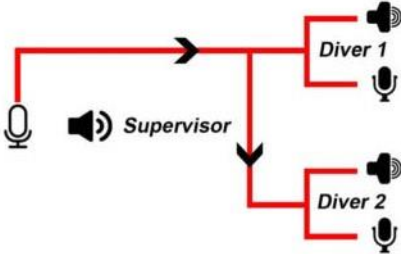

Diver 1 and Diver 2 HALF DUPLEX

Yarıda çapraz konuşma dubleks mod

Yarıda çapraz konuşma dubleks mod

AUDIO COMMUNICATIONS OPTIONS

Various audio switching options

Diver 1 and Diver 2 HALF DUPLEX

Cross talk in half duplex mode
Crosstalk break by supervisor talking to both divers