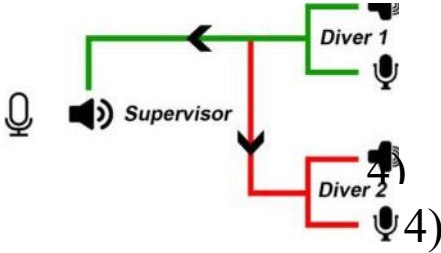

ooæo

Dublekste DI ile çapraz konuşma mod