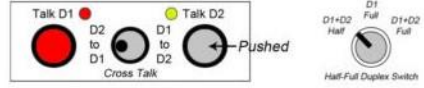

Diver 1 and Diver 2 HALF DUPLEX

Yarıda çapraz konuşma dubleks mod

Yarıda çapraz konuşma dubleks mod

AUDIO COMMUNICATIONS OPTIONS

Various audio switching options

Diver 1 and Diver 2 HALF DUPLEX

Cross talk in half duplex mode
Crosstalk break by supervisor talking to both divers