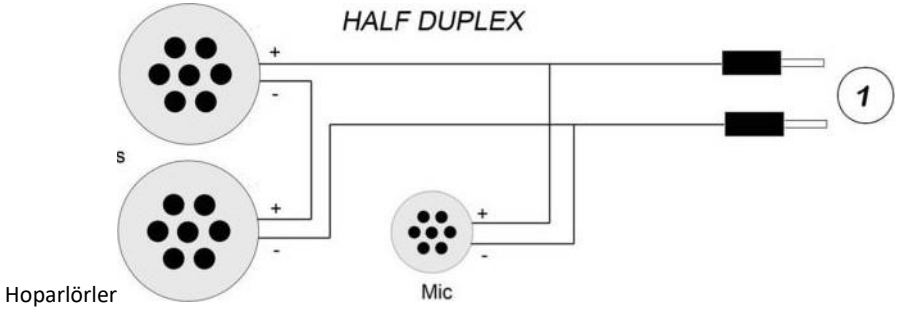

SESLİ İLETİŞİM SEÇENEKLERİ

Various audio switching options

Diver 1 and Diver 2 HALF DUPLEX