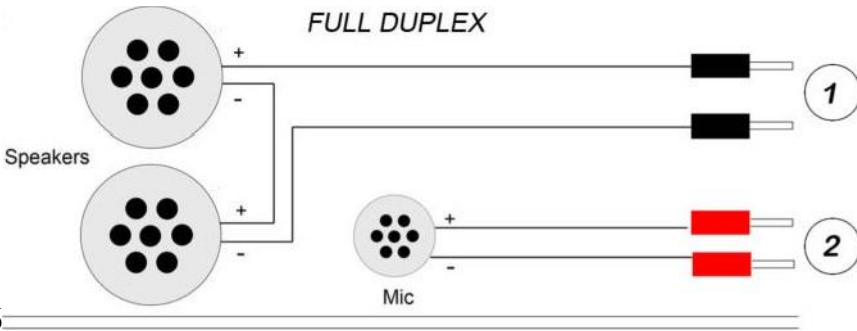

Direnç (çekirdek – ekran)	250	MQ/Km
		(minimum)	
	Çalışma gerilimi	500 V	(maksimum)
Mini Koaksiyel	Kondüktör direnç (iç) @ 20 °C	147,0	QIKm (maksimum)
(GEREKLİ)	Kondüktör direnç (dış) @ 20 °C	36,5	QIKm (maksimum)
	İç direnç		75 Soru

Data sheet

DCS0005/REV00/021006

Ses -Video göbekleri kablolama

STANDART SES AYARLI BAĞLANTI ŞEMASI
YARIM - DUPLEKS / TAM -DUPLEX

F 16