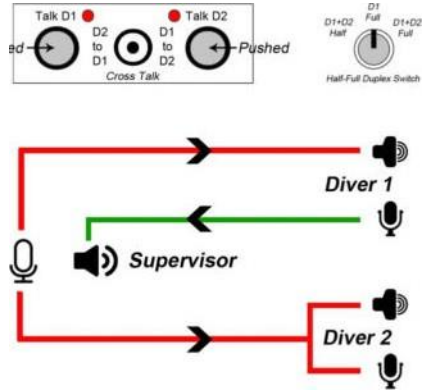

SESLİ İLETİŞİM SEÇENEKLERİ

Various audio switching options

Diver 1 FULL DUPLEX (4 wires) and Diver 2 HALF DUPLEX (2 wires)