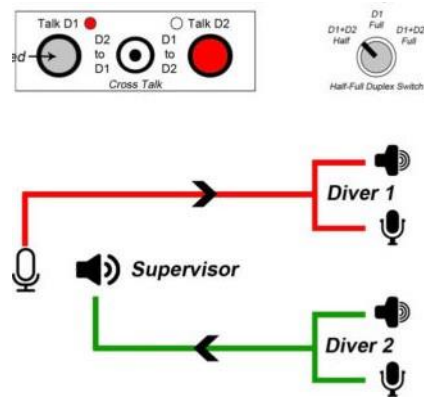

Diver 1 and Diver 2 HALF DUPLEX

Yarıda çapraz konuşma dubleks mod

Yarıda çapraz konuşma dubleks mod

AUDIO COMMUNICATIONS OPTIONS

Various audio switching options

Diver 1 and Diver 2 HALF DUPLEX

Cross talk in half duplex mode
Crosstalk break by supervisor talking to both divers