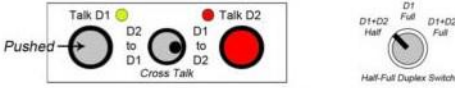

Diver 1 and Diver 2 HALF DUPLEX

Yarıda çapraz konuşma dubleks mod

Yarıda çapraz konuşma dubleks mod

AUDIO COMMUNICATIONS OPTIONS

Various audio switching options

Diver 1 and Diver 2 HALF DUPLEX

Cross talk in half duplex mode
Crosstalk break by supervisor talking to both divers