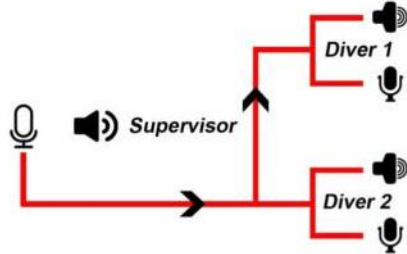

Cross talk in half duplex mode
Crosstalk break by supervisor talking to both divers