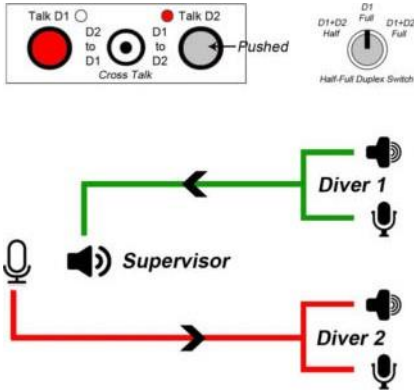

SESLİ İLETİŞİM SEÇENEKLERİ

Various audio switching options

Diver 1 FULL DUPLEX (4 wires) and Diver 2 HALF DUPLEX (2 wires)