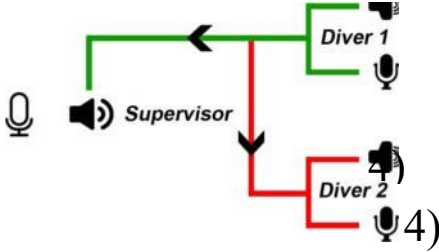

Diver 1 and Diver 2 HALF DUPLEX

Yarıda çapraz konuşma dubleks mod

Yarıda çapraz konuşma dubleks mod

AUDIO COMMUNICATIONS OPTIONS

Various audio switching options

Diver 1 and Diver 2 HALF DUPLEX

Cross talk in half duplex mode
Crosstalk break by supervisor talking to both divers